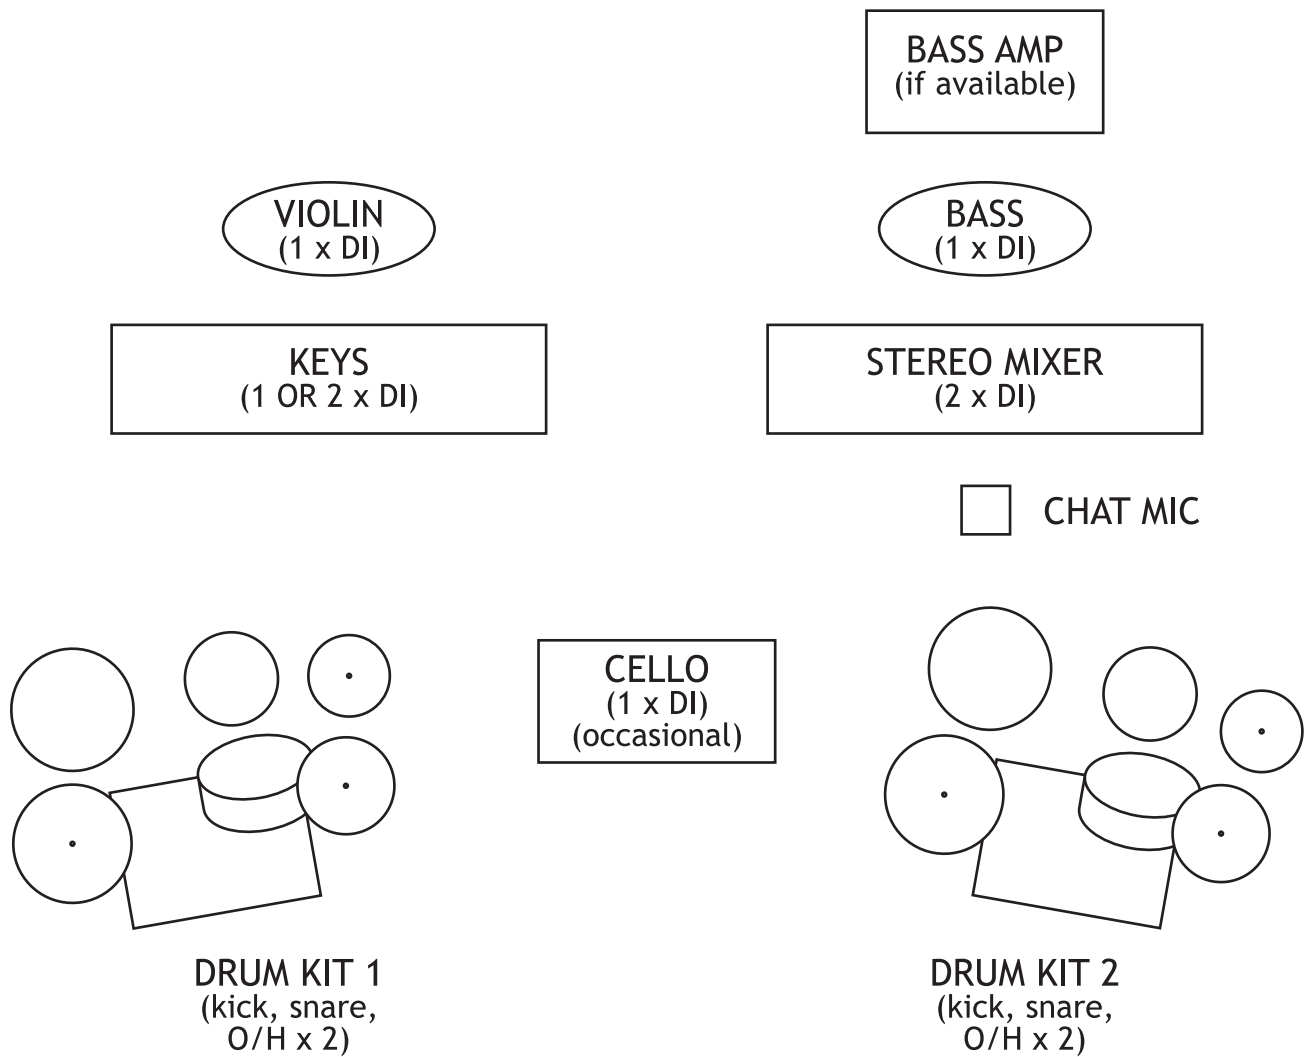

# HIDDEN ORCHESTRA STAGE PLAN & TECH SPEC

---

## FRONT OF STAGE

- 2 x Drum kit microphones (2 x Kick, Snare and O/H)
- 2 x DI for stereo mixer output
- 1 x DI/Amp for bass guitar
- 1 x DI for violin
- 1 x Chat mic
- 1 x DI for cello (when featuring guest cellist)

We can bring all our own backline, though a bass amp and a drum kit would always be appreciated.